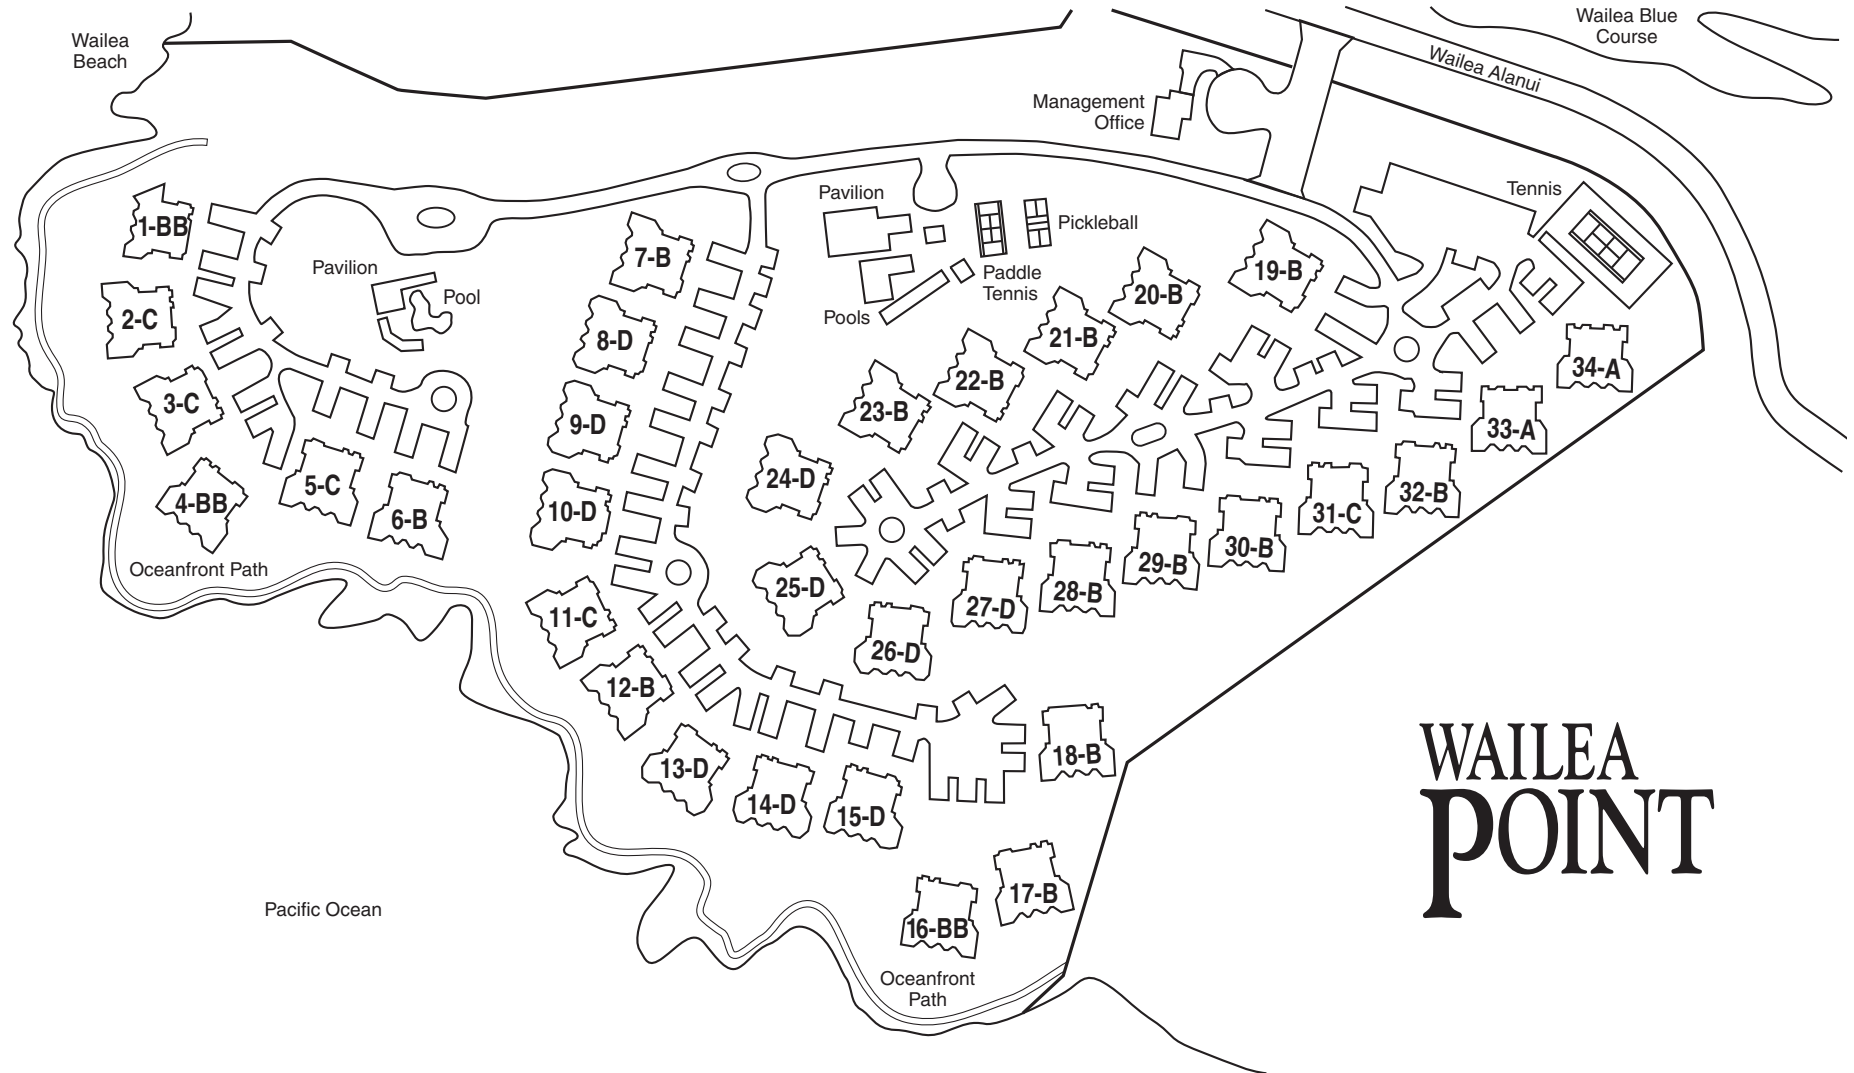

The Wailea Town Center
161 Wailea Ike Place, Suite A-105, Wailea, HI 96753
Toll Free: 888-343-MAUI • Office: 808-874-8688
Fax: 808-874-8158 • Email: info@McEntireRealty.com

WAILEA POINT